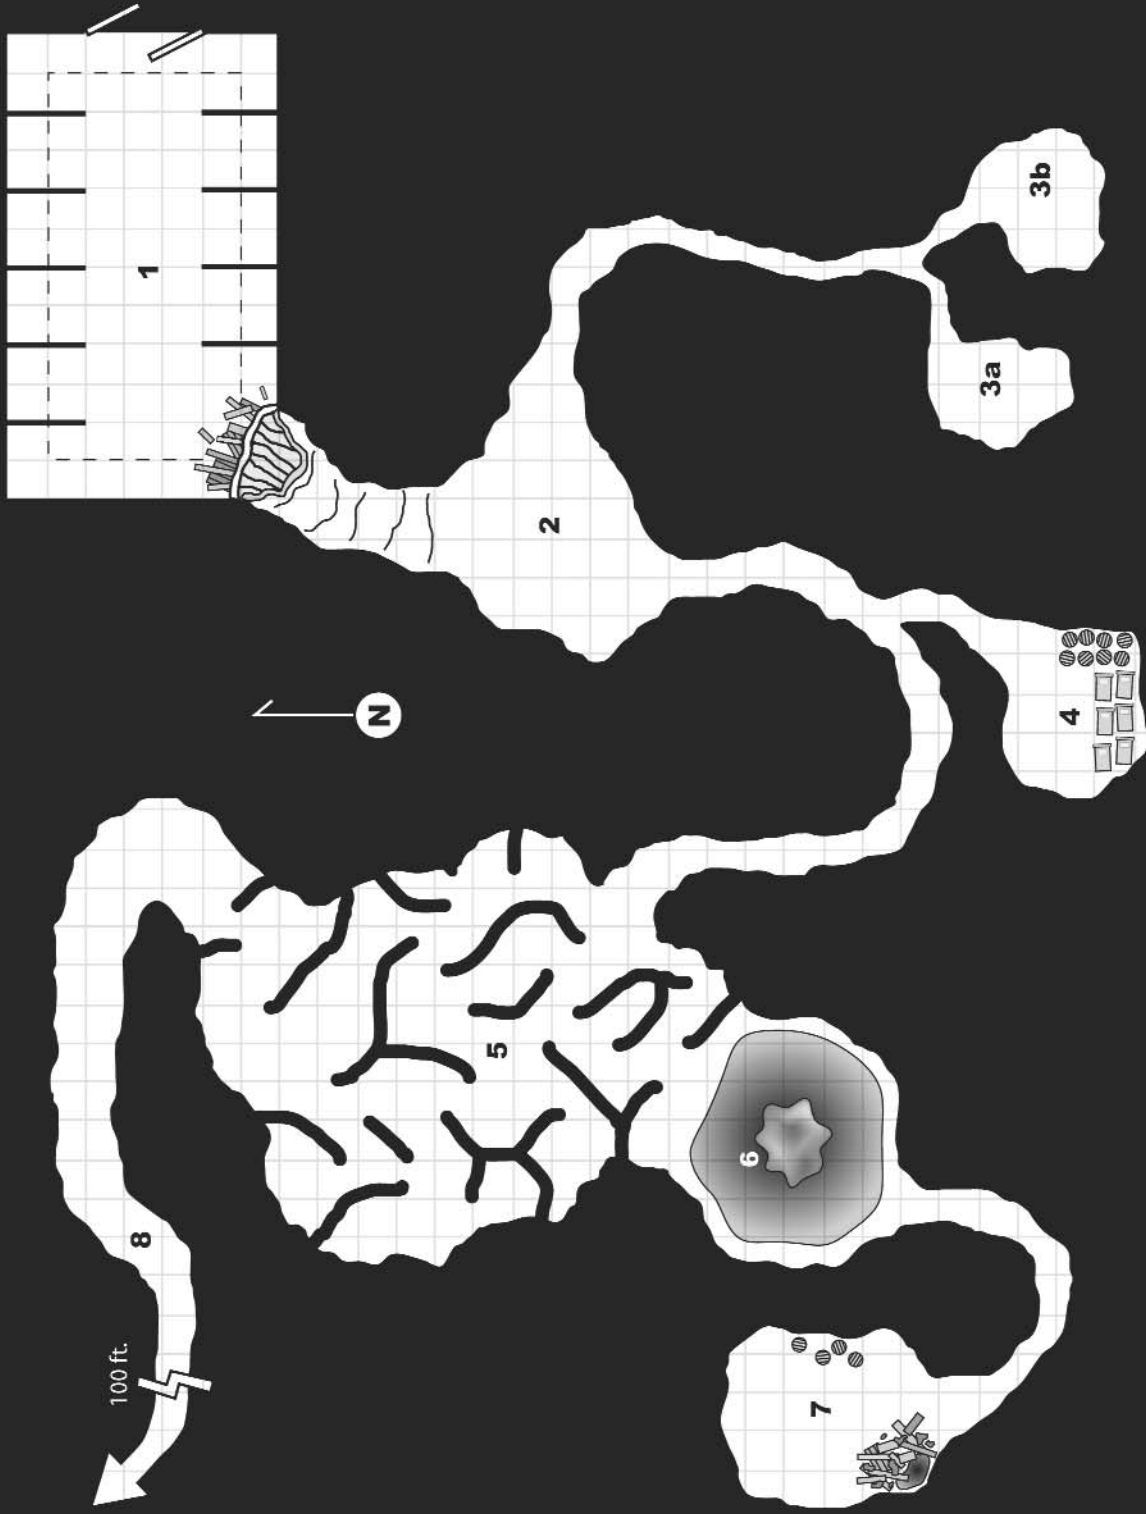

Chapter One: Eye of the Night

■ = 5 ft.

Chapter Two: the Defiled Sanctuary

■ = 5 ft.

Chapter 3: Hunter of Worlds

■ = 5 ft.

Chapter 4: The Dünerain Mines

Chapter 5: The Sinking Spire

□ = 5 ft.

Chapter 6: The War of the Summoner

■ = 10 ft.

Chapter 6: The War of the Summoner