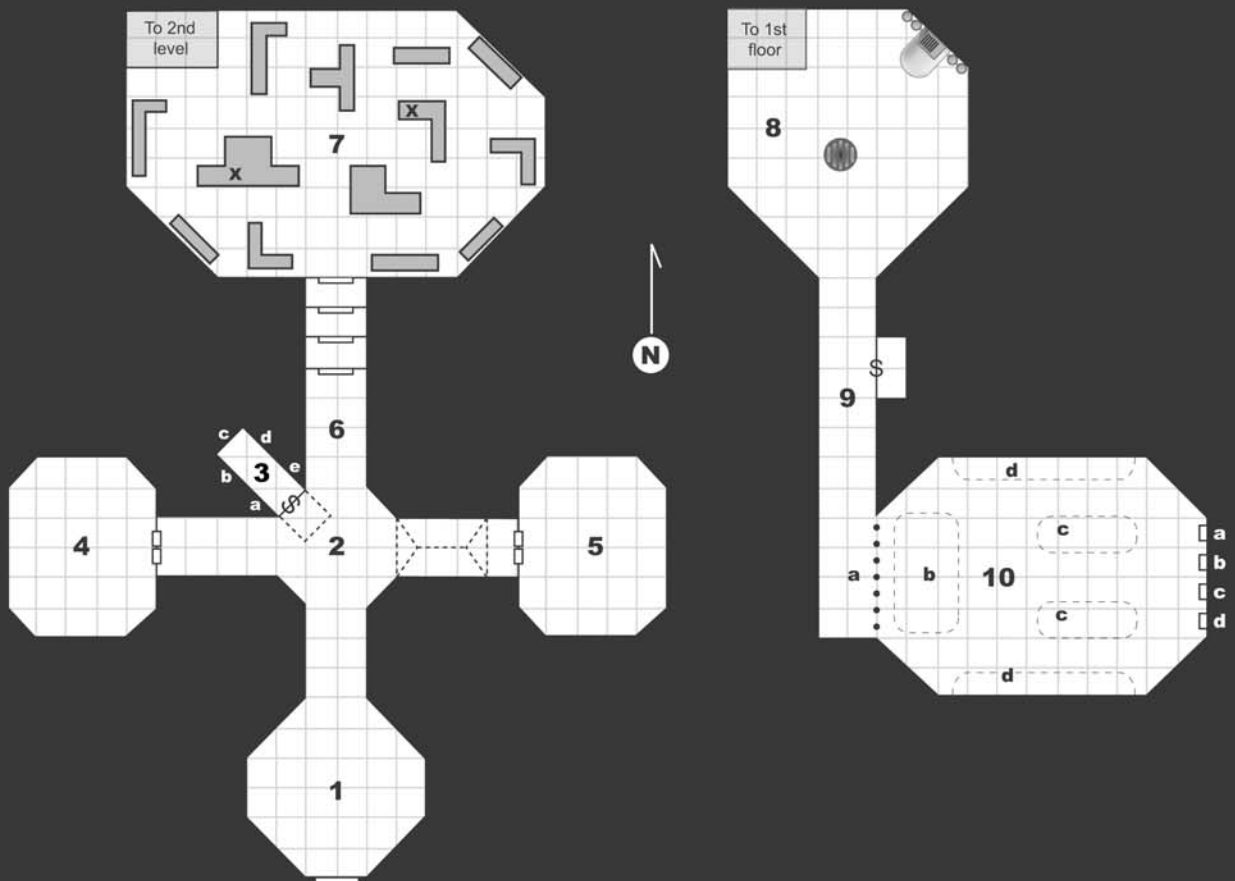

Chapter One: Eye of the Night

■ = 5 ft.

Chapter Two: the Defiled Sanctuary

■ = 5 ft.

Chapter 3: Hunter of Worlds

■ = 5 ft.

Chapter 4: The Dünerain Mines

Chapter 5: The Sinking Spire

□ = 5 ft.

Chapter 6: The War of the Summoner

■ = 10 ft.

Chapter 6: The War of the Summoner