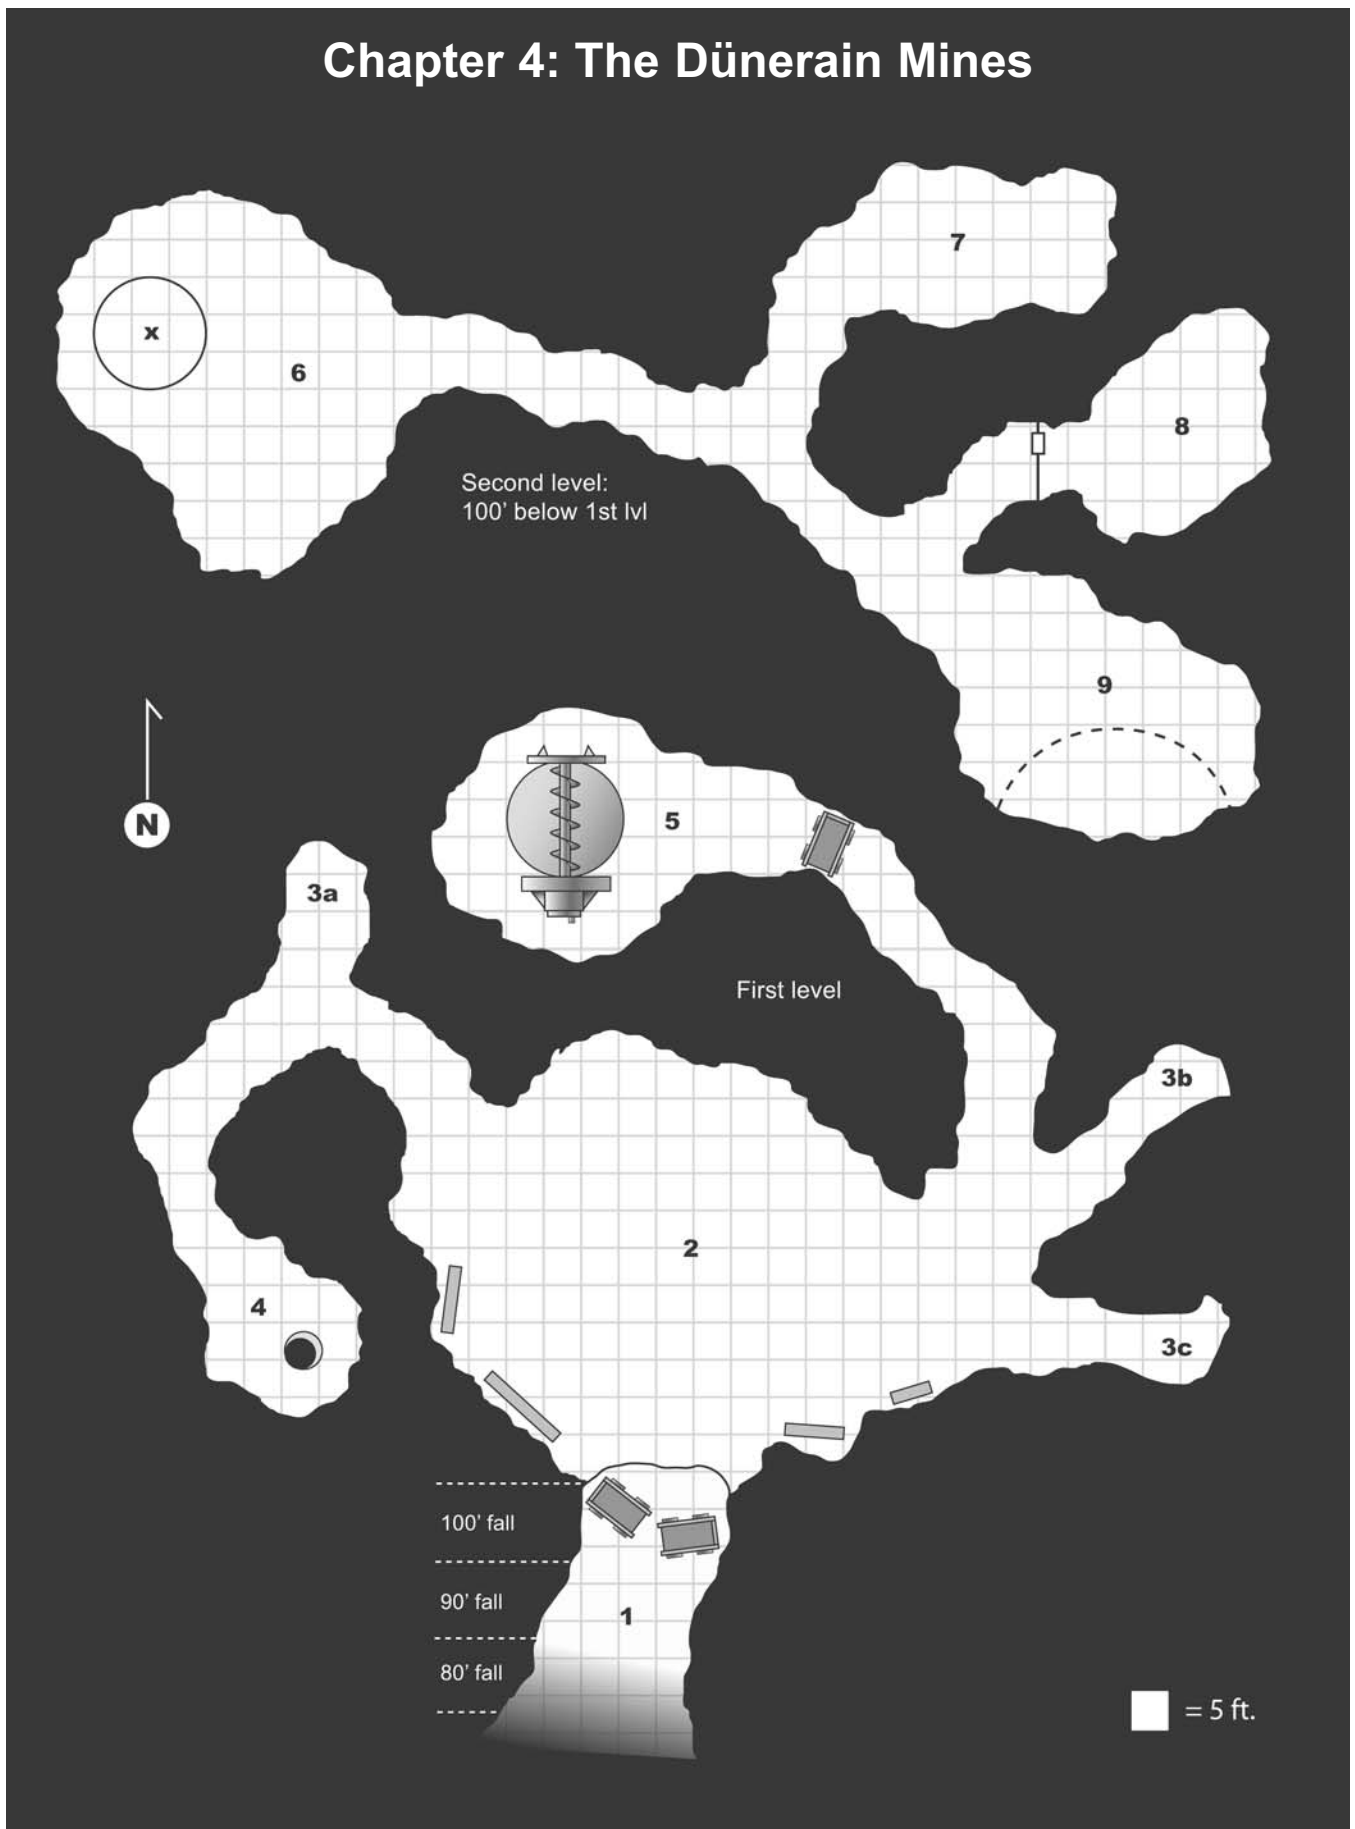

Chapter One: Eye of the Night

■ = 5 ft.

Chapter Two: the Defiled Sanctuary

■ = 5 ft.

Chapter 3: Hunter of Worlds

■ = 5 ft.

Chapter 4: The Dünerain Mines

Chapter 5: The Sinking Spire

□ = 5 ft.

Chapter 6: The War of the Summoner

■ = 10 ft.

Chapter 6: The War of the Summoner