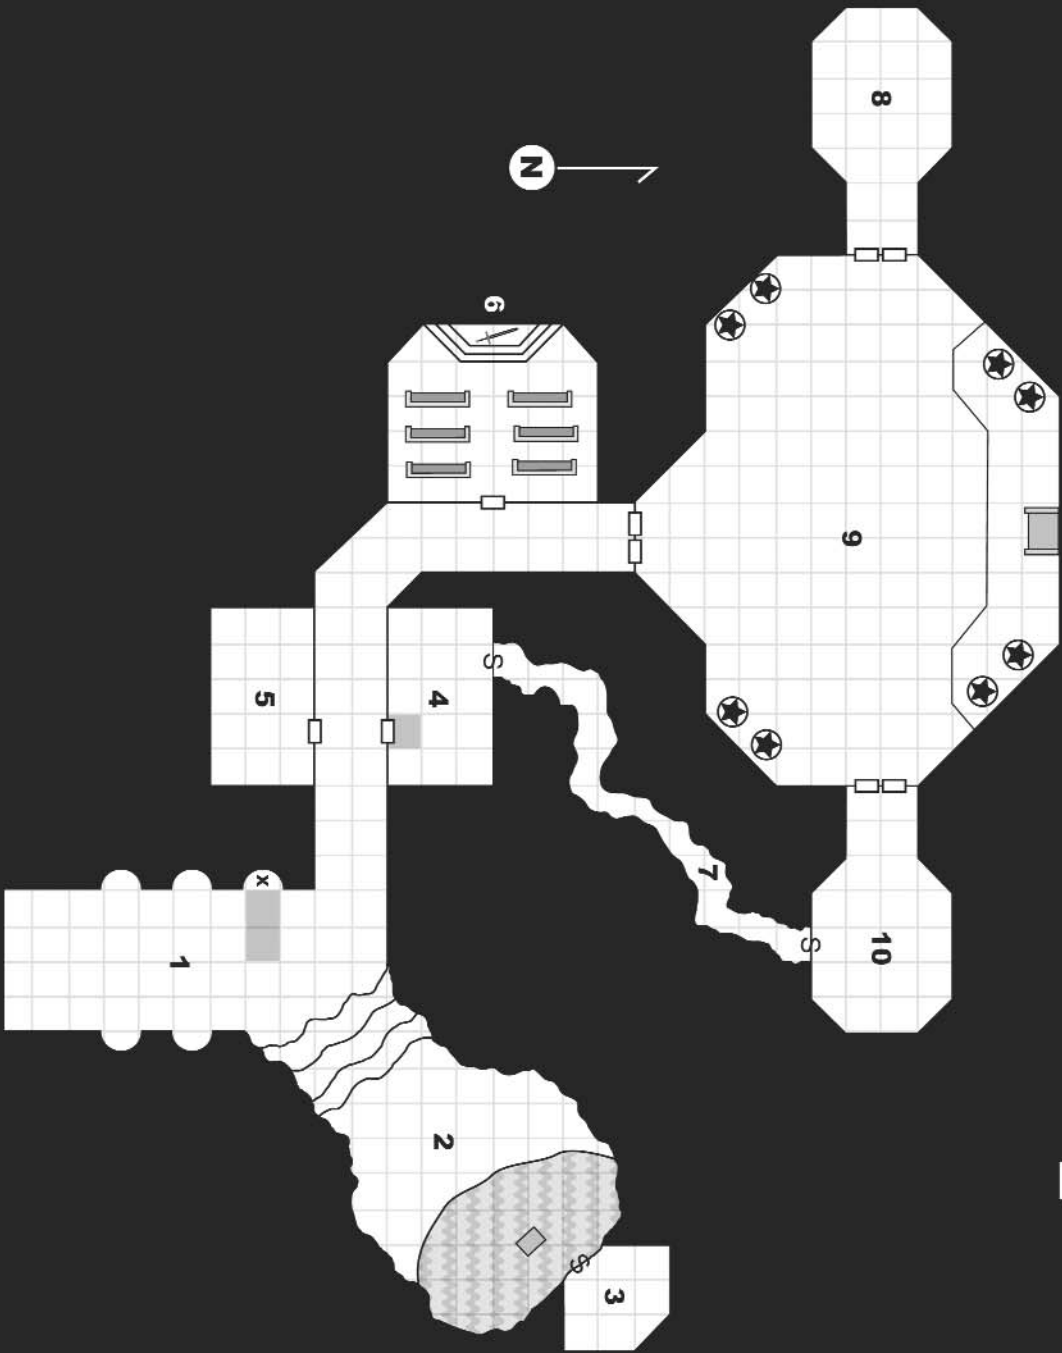

Chapter One: Eye of the Night

■ = 5 ft.

Chapter Two: the Defiled Sanctuary

■ = 5 ft.

Chapter 3: Hunter of Worlds

■ = 5 ft.

Chapter 4: The Dünerain Mines

Chapter 5: The Sinking Spire

□ = 5 ft.

Chapter 6: The War of the Summoner

■ = 10 ft.

Chapter 6: The War of the Summoner