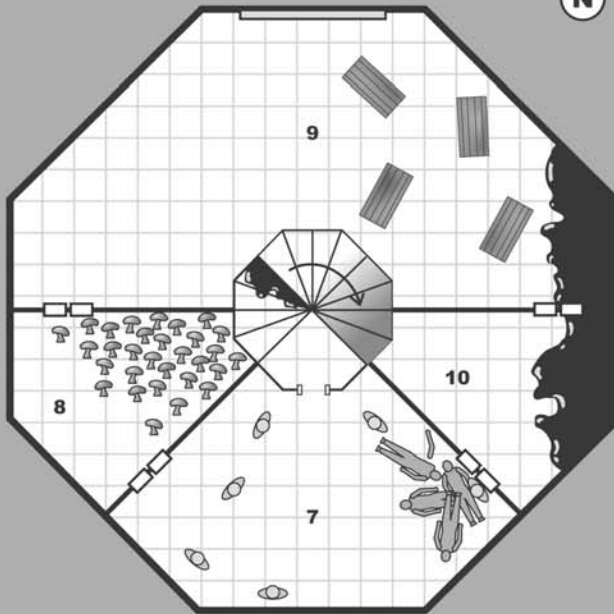

Chapter One: Eye of the Night

■ = 5 ft.

Chapter Two: the Defiled Sanctuary

■ = 5 ft.

Chapter 3: Hunter of Worlds

■ = 5 ft.

Chapter 4: The Dünerain Mines

Chapter 5: The Sinking Spire

□ = 5 ft.

Chapter 6: The War of the Summoner

■ = 10 ft.

Chapter 6: The War of the Summoner