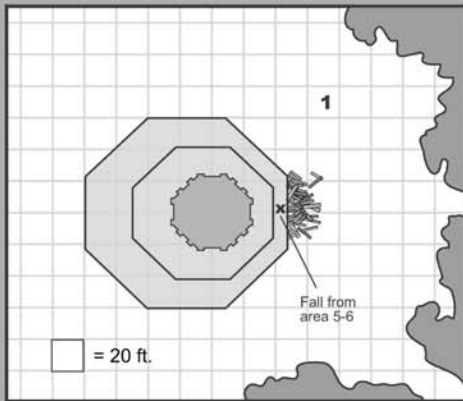

Chapter One: Eye of the Night

■ = 5 ft.

Chapter Two: the Defiled Sanctuary

■ = 5 ft.

Chapter 3: Hunter of Worlds

■ = 5 ft.

Chapter 4: The Dünerain Mines

Chapter 5: The Sinking Spire

□ = 5 ft.

Chapter 6: The War of the Summoner

■ = 10 ft.

Chapter 6: The War of the Summoner