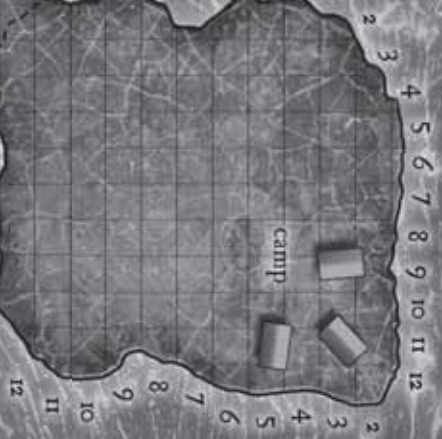

Handout A

Trim along dotted line.

Permission granted to photocopy this page for personal use.

Handout B

Area 2
Padang

100 ft.

Fort & Docks

Oldtown

railway station

New Munplein

□ = 10 feet

3 miles to big house

Area 4
Mount Marapi

Marapi's Vent

camp

Marapi's Vent

□ = 5 feet

Section due to collapse

camp

Padang Environs

30 kilometers

Fort Dekock

Kota Baru

Gunung Marapi