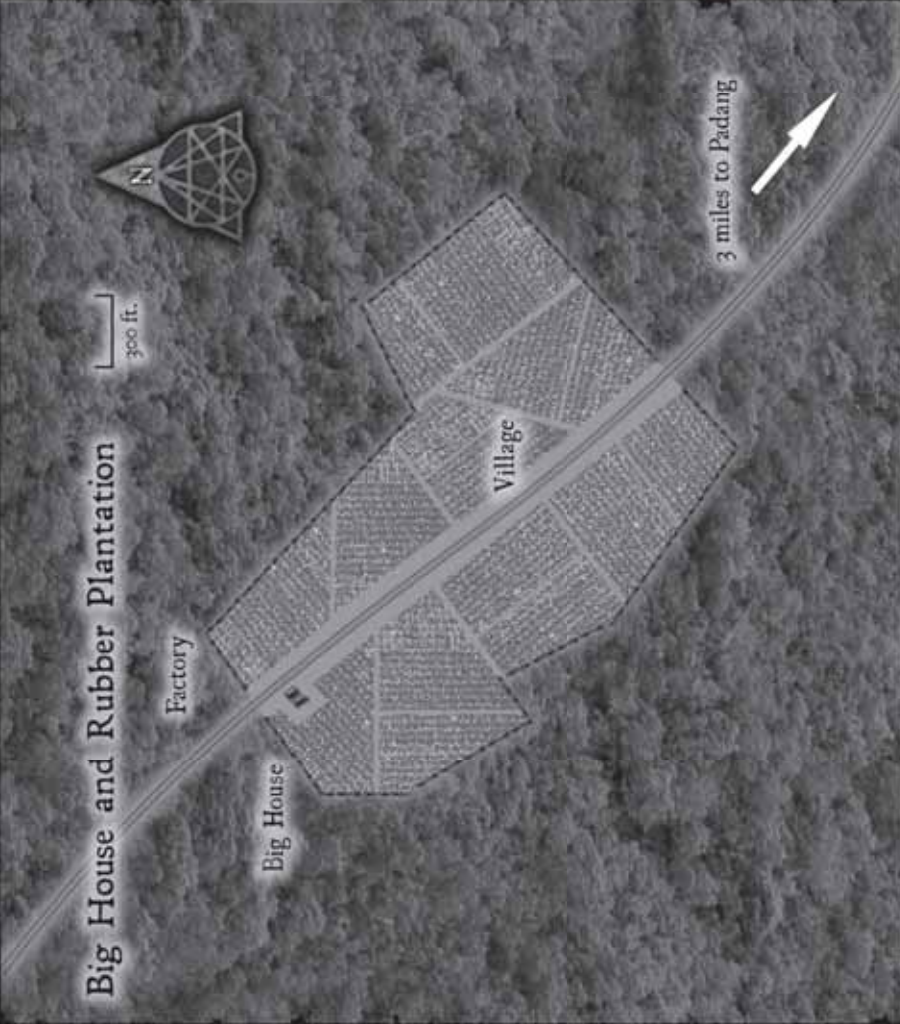

Handout A

Trim along dotted line.

Permission granted to photocopy this page for personal use.

Handout B

Area 2
Padang

100 ft.

Fort & Docks

Oldtown

□ = 5 feet

Section due to collapse

camp

Padang Environs

30 kilometers

Fort Dekock

Kota Baru

Gunung Marapi

Cave

Padang

Big House and Rubber Plantation

300 ft.

Factory

Big House

Village

3 miles to Padang

Factory

upstairs

Big House

upstairs

□ = 5 feet