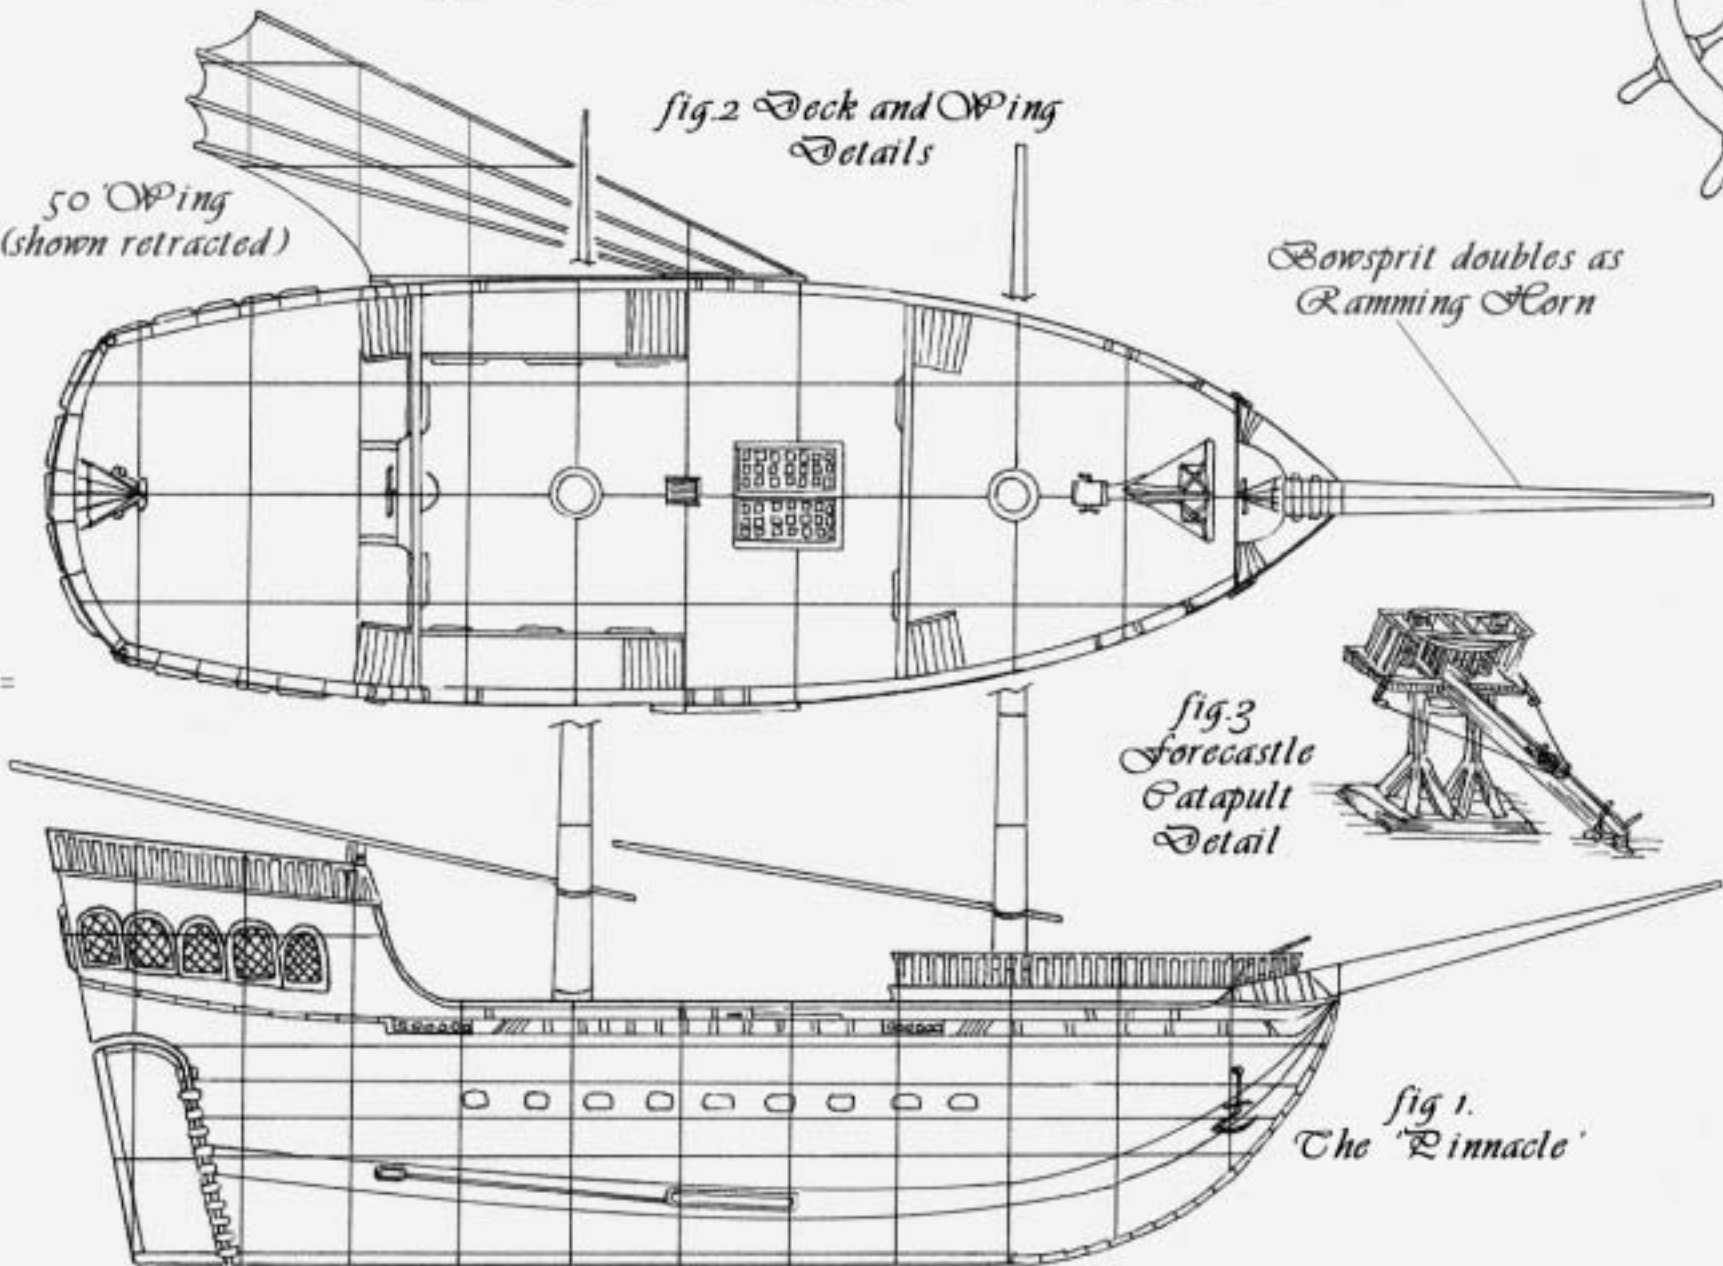

# Sky Elf Airhawk

Stats on page 49

50' O'ring  
(shown retracted)

fig 2 Deck and O'ring  
Details

Bowsprit doubles as  
Ramming Horn

Scale:  
1 Square =  
5 ft. sq.

fig 3  
Forecastle  
Catapult  
Detail

fig 1.  
The 'Pinnacle'

# Javelin

Stats on page 51

fig. 2  
Deck Details  
w/ Ballistae

fig. 3  
Natural Cavities  
form  
Belowdecks

Summer  
Growth  
provides concealment  
for Archers

fig. 1  
The 'Fallarion'

Roots Bind  
to form  
Ramming Bow

Scale:  
1 Square =  
5 Sq. ft.

Scale:  
1 Square =  
5 Ft. sq.

fig. 1 'The Camel'

SCOW  
Stats on page 52