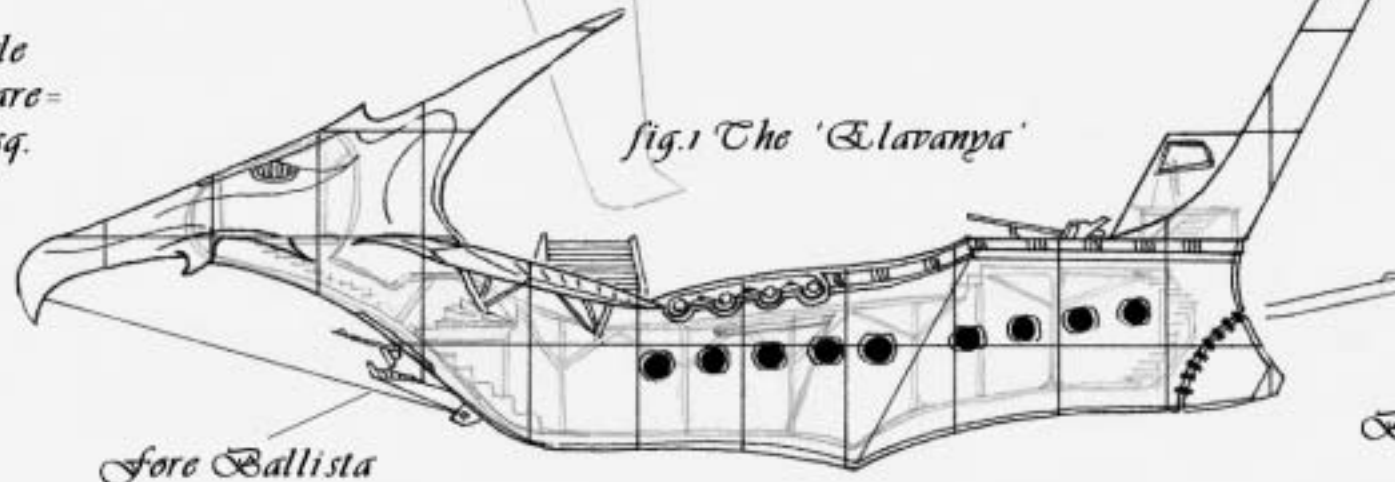

fig.2 Wing and Deck Detail

fig.3 Elven Deckbow

Boarding Wingspan 70 ft.

Aft Ballista  
Deckbow Array

Scale  
1 Square =  
5 ft. sq.

fig.1 The 'Elavanya'

Fore Ballista

fig.4 Bow and Hull Detail

# Sky Elf Airhawk

Stats on page 49

50' O'ring  
(shown retracted)

fig 2 Deck and O'ring  
Details

Bowsprit doubles as  
Ramming Horn

Scale:  
1 Square =  
5 ft. sq.

fig 3  
Forecastle  
Catapult  
Detail

fig 1.  
The 'Pinnacle'

# Javelin

Stats on page 51

fig. 2  
Deck Details  
w/ Ballistae

fig. 3  
Natural Cavities  
form  
Belowdecks

Summer  
Growth  
provides concealment  
for Archers

fig. 1  
The 'Fallarion'

Roots Bind  
to form  
Ramming Bow