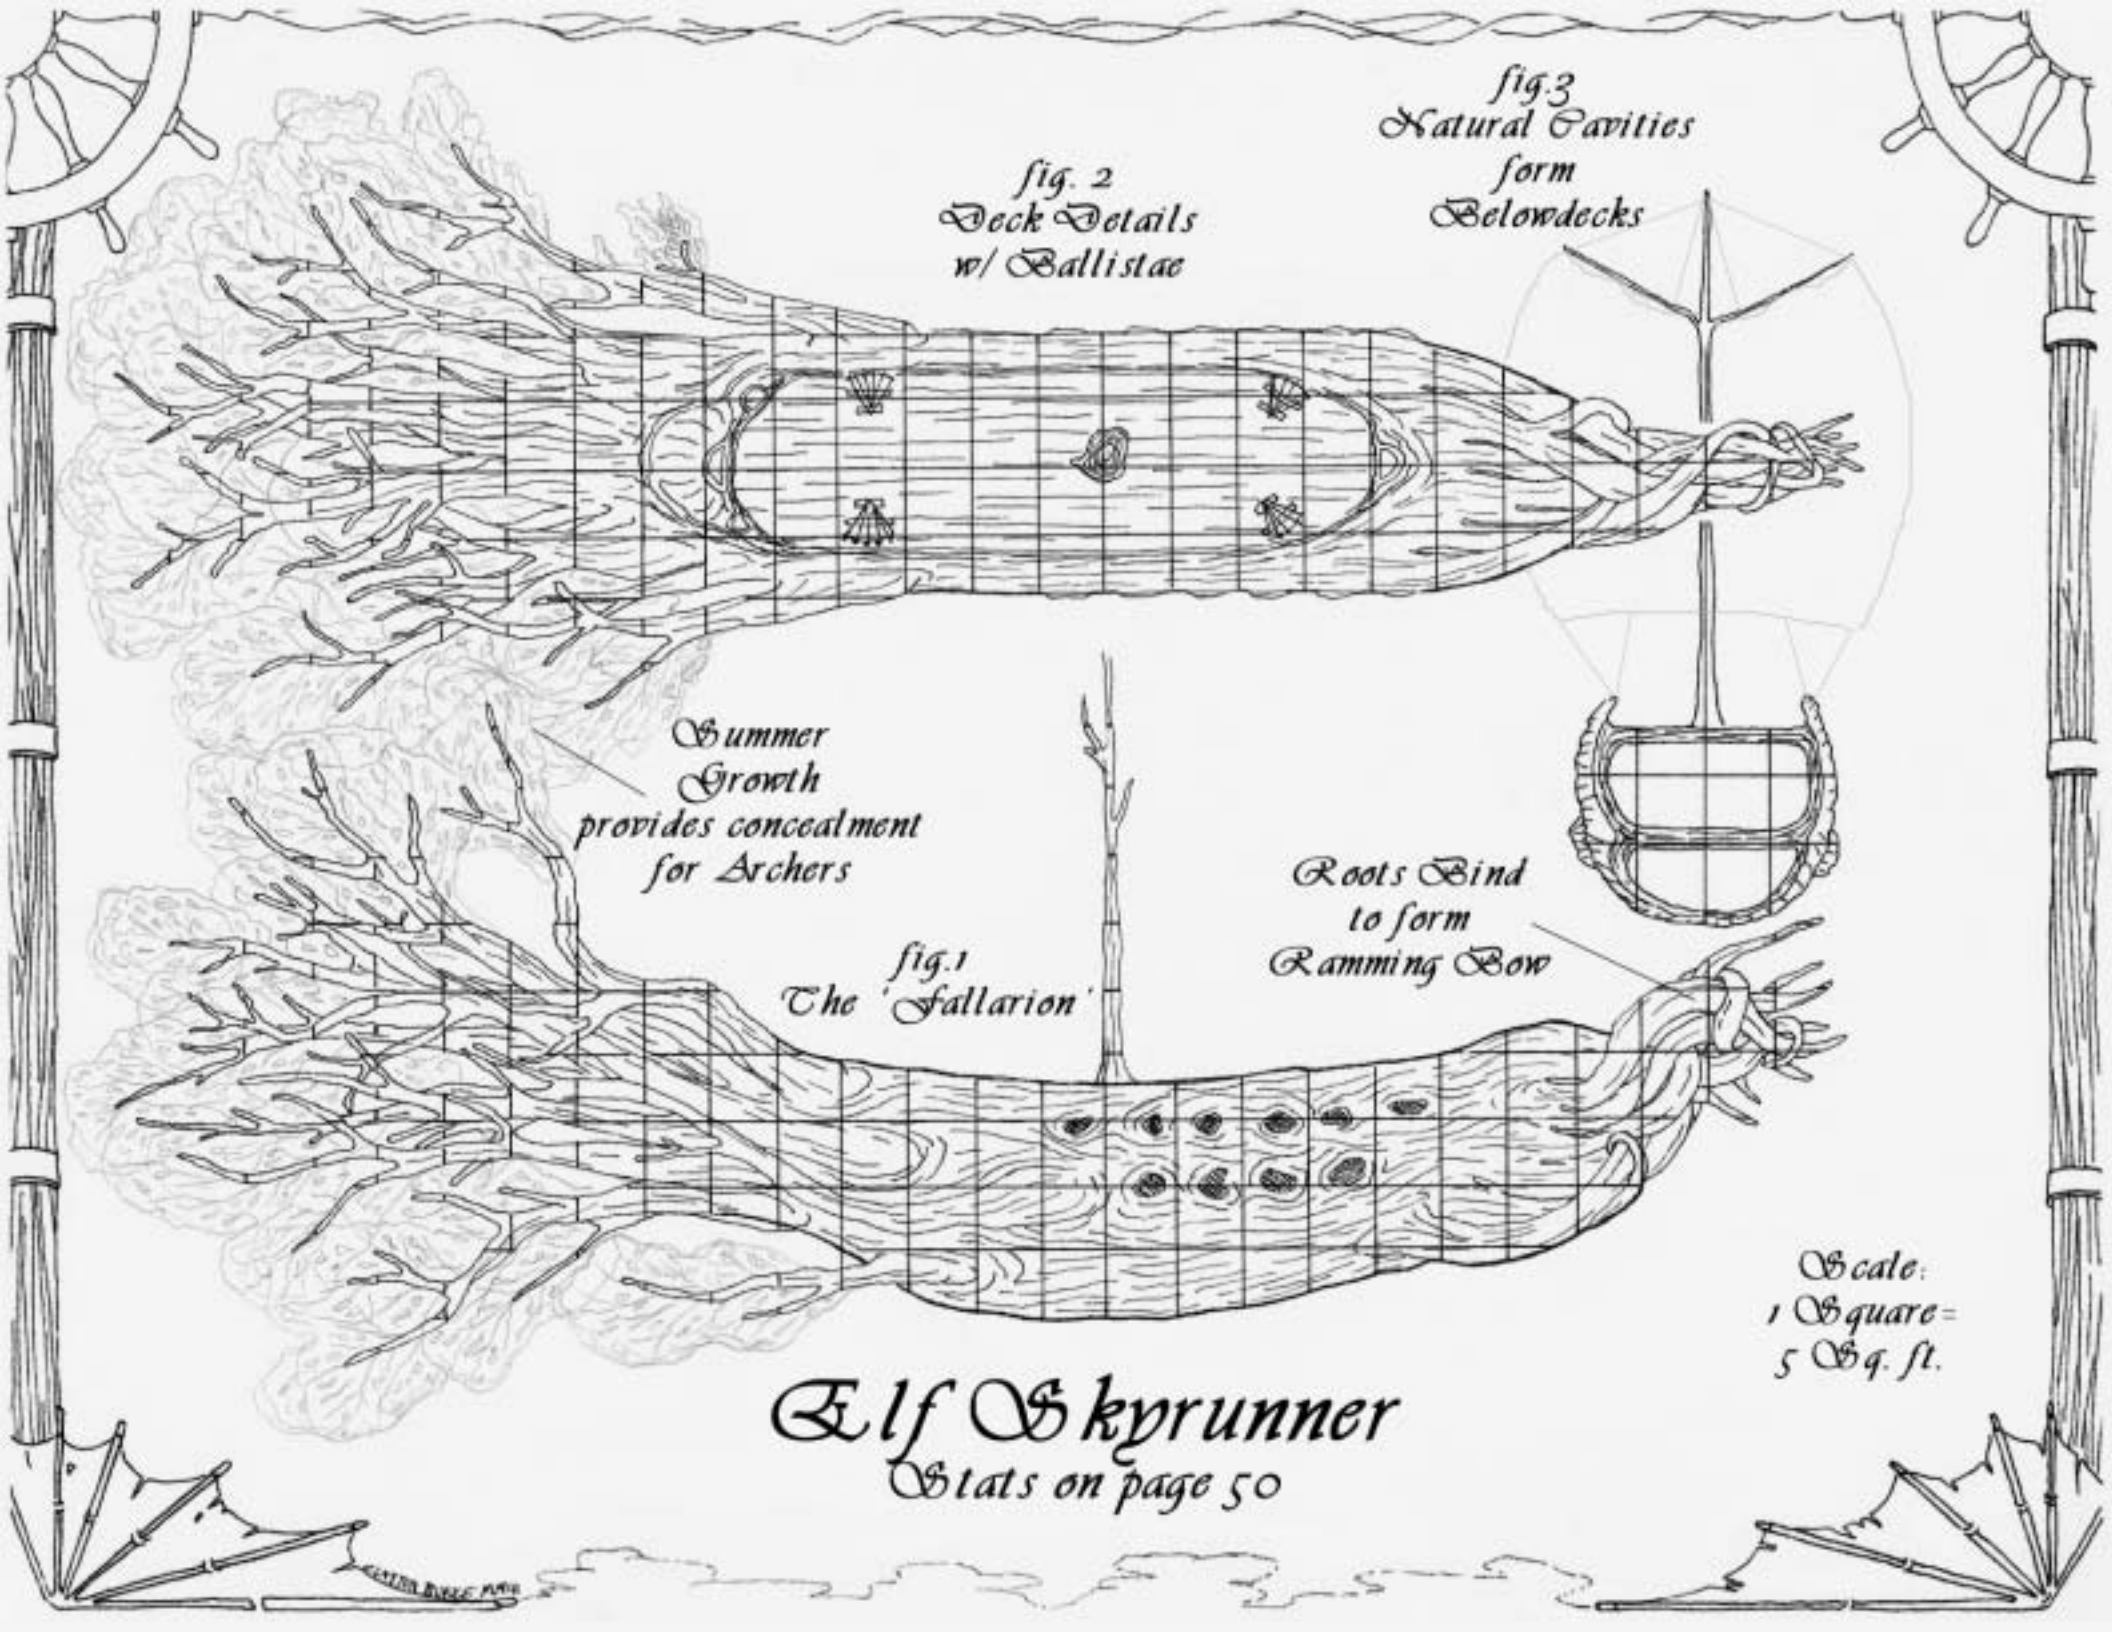

Scale:  
1 Square =  
5 Sq. ft.

# Elf Skyrunner

Stats on page 50

fig. 4  
Bow detail  
Overlapping  
Copper Plates

fig. 5 - Cargo Loading

fig. 6  
Captain and  
Crew Quarters

fig. 7  
Rigging detail

fig. 3  
Stern Detail

fig. 2 Hold Detail

Scale:  
1 Square =  
5 Ft. sq.

fig. 1 'The Camel'

SCOW  
Stats on page 52