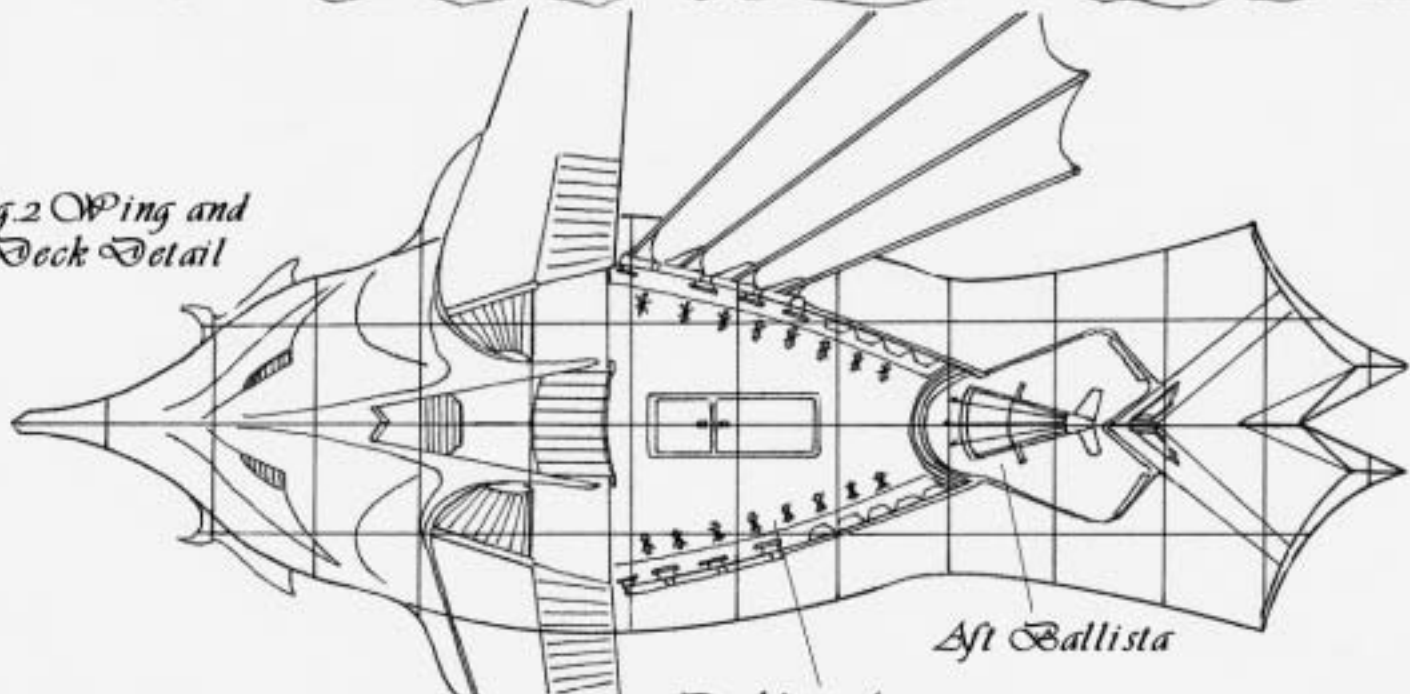

fig.2 Wing and Deck Detail

fig.3 Elven Deckbow

Boarding Wingspan 70 ft.

Aft Ballista  
Deckbow Array

Scale  
1 Square =  
5 ft. sq.

fig.1 The 'Elavanya'

Fore Ballista

fig.4 Bow and Hull Detail

# Sky Elf Airhawk

Stats on page 49

50' O'ring  
(shown retracted)

fig 2 Deck and O'ring  
Details

Bowsprit doubles as  
Ramming Horn

Scale:  
1 Square =  
5 ft. sq.

fig 3  
Forecastle  
Catapult  
Detail

fig 1.  
The 'Pinnacle'

Scale:  
1 Square =  
5 Sq. ft.