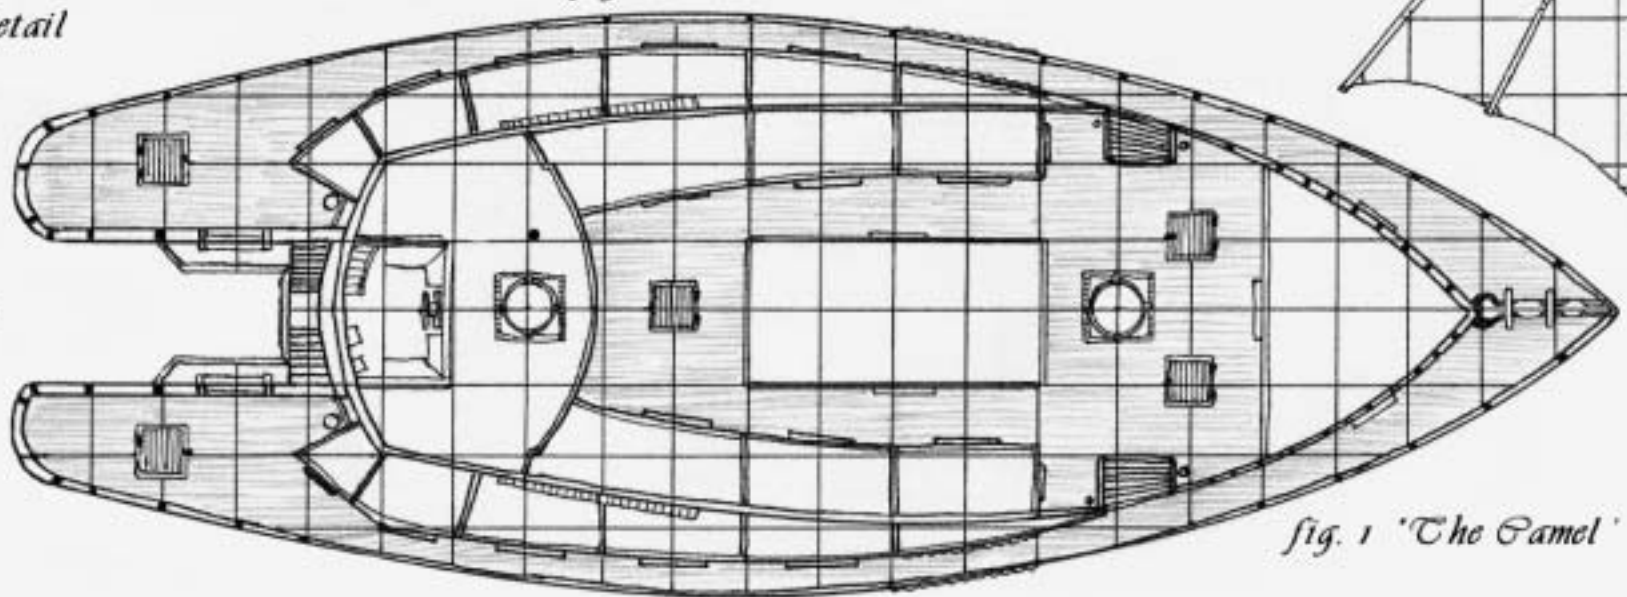

# Elf Skyrunner

Stats on page 50

fig. 4  
Bow detail  
Overlapping  
Copper Plates

fig. 5 - Cargo Loading

fig. 6  
Captain and  
Crew Quarters

fig. 7  
Rigging detail

fig. 3  
Stern Detail

fig. 2 Hold Detail

Scale:  
1 Square =  
5 Ft. sq.

fig. 1 'The Camel'

SCOW  
Stats on page 52